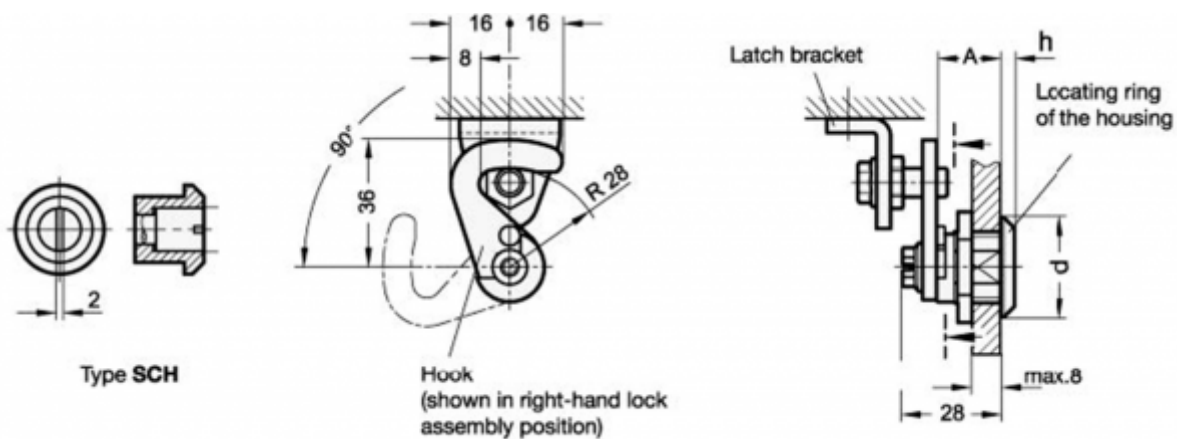

Data Sheet

Article number: 201158SCH18H1CR1

Description: E+G Hook-type latch GN 115.8-SCH-18-H1-CR-1
With hook and latch

Measures

A	= 18
d	= 28
h	= 4
TYPE	= SCH
Weight in (g)	= 78